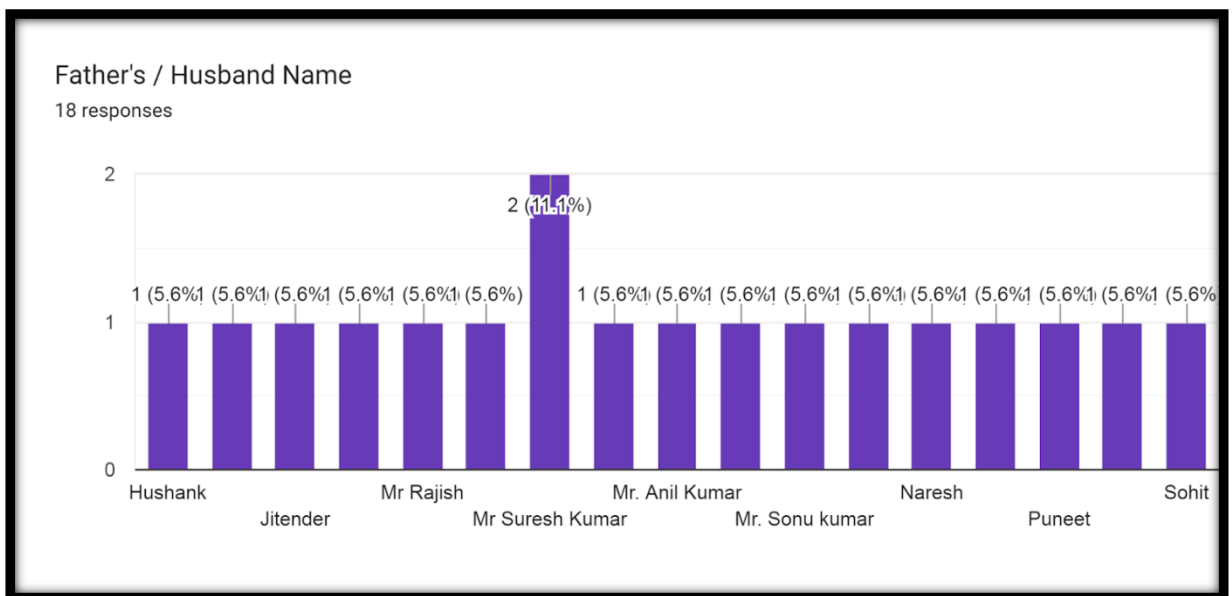

S.D MAHILA MAHAVIDYALYA, HANSI

ALUMNI FEEDBACK FOR THE SESSION 2019-20

We feel proud that you spent valuable years as a student of this college. your inputs will be of great use for improving the quality of our academic programs and enhance the credibility of our college.