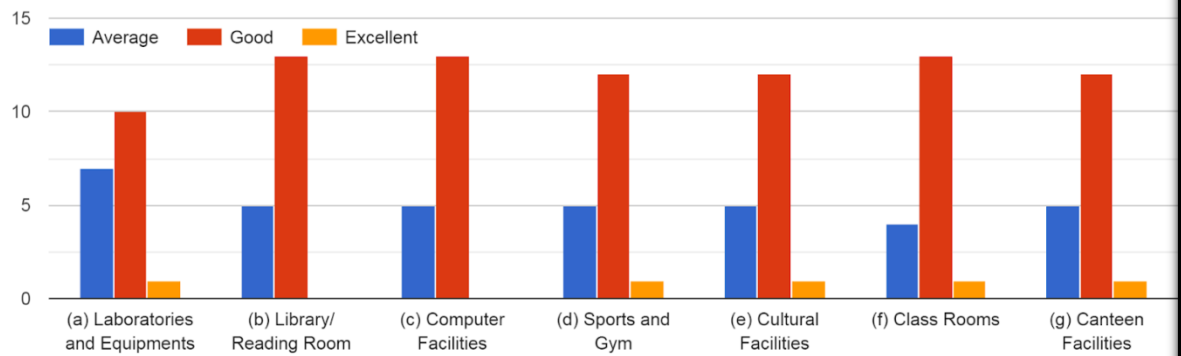

18 responses

How do You rate development activities organized by the college for your overall development ?

18 responses

Were your grievances properly handled at the college ?

18 responses

(h) Faculty Co-operation

Rate the adequacy of following as they were during your tenure as a student of S.D. MAHILA MAHAVIDYALYA

Is the education imparted at S.D. college useful and relevant in your present job ?

18 responses

Any other Suggestsions