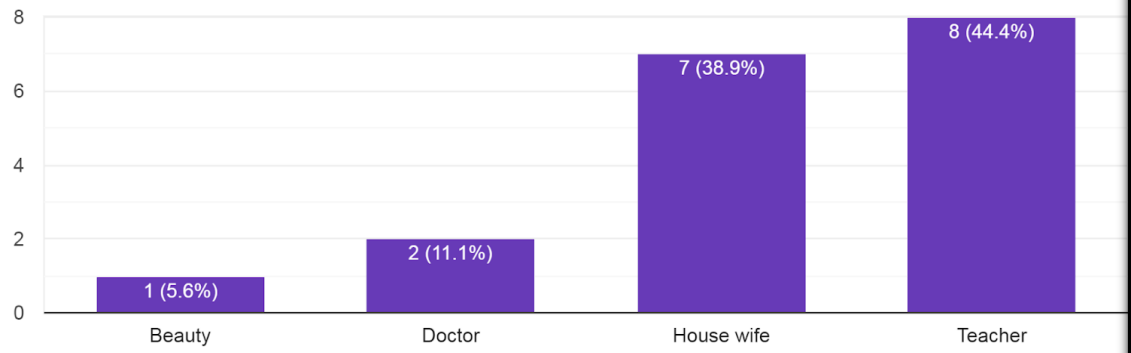

Present Occupation

18 responses