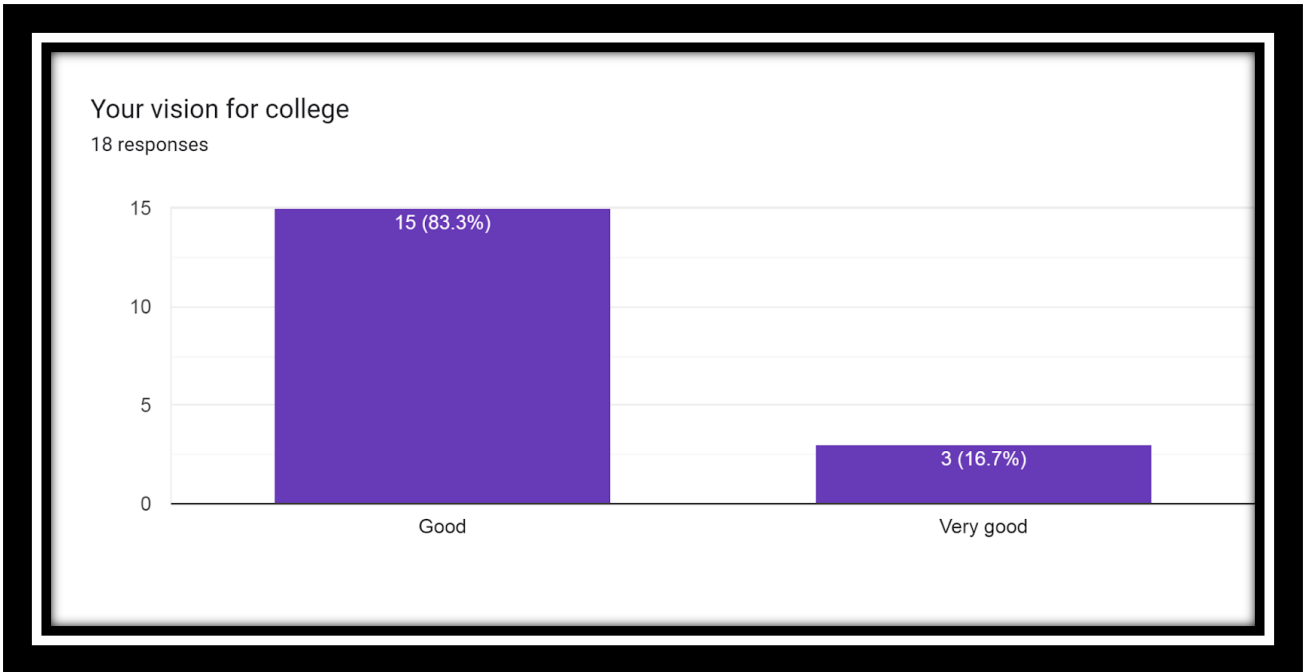

18 responses

- **Action taken reports**
- *The Alumni have given a definite positive response.*
- *This shows that the students are given sufficient inputs in training classes related to verbal aptitude and communication.*
- *These training classes are over and above the curriculum requirements.*